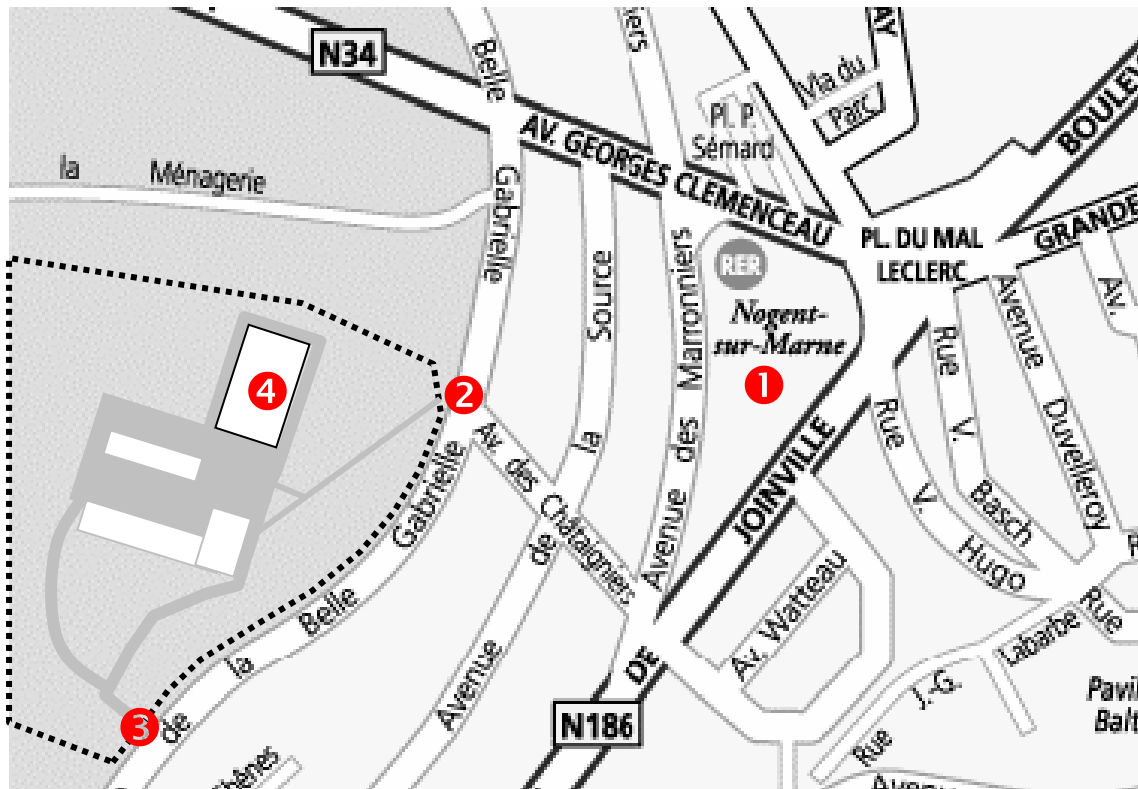

## CIREd

Jardin tropical de Paris (campus)

45 bis, avenue de la Belle Gabrielle

94736 Nogent sur Marne

Phone: +33 1 43 94 73 73

Fax: +33 1 43 94 73 70

- ① RER station Nogent sur Marne. Take the “Avenue des Marronniers” exit and follow the “Jardin Tropical” signs. Take a left in the Avenue des Marronniers, then a right in the Avenue des Châtaigniers. Walk up to the wood.
- ② Pedestrian access to the “Jardin Tropical de Paris” campus. Follow the paved pathway under the Asian arch, then to the right up to building ④.
- ③ Car access to the “Jardin Tropical de Paris” campus. **Ask us the access code before coming.** Keeping your right, follow the road up to building ④.
- ④ A three-story building. CIREd occupies the whole of its top floor. CIREd’s conference room is on the first stair landing of the north staircase.